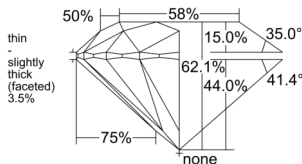

GIA®

FACSIMILE

GIA REPORT 1549855224

Verify this report at GIA.edu

GIA NATURAL DIAMOND DOSSIER®

March 20, 2026
GIA Report Number 1549855224
Shape and Cutting Style ..... Round Brilliant
Measurements ..... 5.44 - 5.47 x 3.39 mm

GRADING RESULTS

Carat Weight ..... 0.61 carat
Color Grade ..... D
Clarity Grade VVS2
Cut Grade ..... Excellent

ADDITIONAL GRADING INFORMATION

Polish ..... Excellent
Symmetry ..... Excellent
Fluorescence ..... None
Clarity Characteristics..... Needle, Pinpoint, Surface Graining
Inscription(s): GIA 1549855224

PROPORTIONS

GRADING SCALES

GIA COLOR SCALE	GIA CLARITY SCALE	GIA CUT SCALE	
D	FLAWLESS	EXCELLENT	
E	INTERNALLY FLAWLESS		
F		VVS₁	VERY GOOD
G	VVS₂		
H	VS₁	GOOD	
I	VS₂		
J	SI₁	FAIR	
K	SI₂		
L	I₁	POOR	
M	I₂		
N	I₃		
O			
P			
Q			
R			
S			
T			
U			
V			
W			
X			
Y			
Z