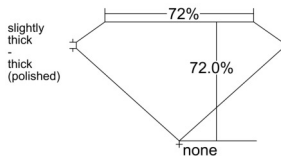

GIA®

FACSIMILE

GIA REPORT 1549899300

Verify this report at GIA.edu

GIA NATURAL DIAMOND DOSSIER®

March 26, 2026
GIA Report Number 1549899300
Shape and Cutting Style ..... Square Modified Brilliant
Measurements ..... 4.92 x 4.91 x 3.53 mm

GRADING RESULTS

Carat Weight ..... 0.70 carat
Color Grade ..... E
Clarity Grade VS1

ADDITIONAL GRADING INFORMATION

Polish ..... Excellent
Symmetry ..... Excellent
Fluorescence ..... None
Clarity Characteristics..... Crystal, Cloud, Pinpoint
Inscription(s): GIA 1549899300

PROPORTIONS

Profile not to actual proportions

GRADING SCALES

GIA COLOR SCALE		GIA CLARITY SCALE			
COLORLESS	D	VERY VERY SLIGHTLY INCLUDED	FLAWLESS		
	E		INTERNALLY FLAWLESS		
	F	VERY SLIGHTLY INCLUDED	VS₁		
	G		VS₂		
	H		VS₁		
	NEAR COLORLESS	I	SLIGHTLY INCLUDED	VS₂	
		J		SI₁	
		FAINT	K	INCLUDED	SI₂
			L		I₁
			M		I₂
VERT LIGHT	N	LIGHT	I₃		
	O				
	P				
	Q				
	R