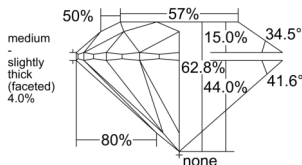

GIA®

FACSIMILE

GIA REPORT 1549906423

Verify this report at GIA.edu

GIA NATURAL DIAMOND DOSSIER®

March 27, 2026
GIA Report Number 1549906423
Shape and Cutting Style ..... Round Brilliant
Measurements ..... 5.93 - 5.93 x 3.73 mm

GRADING RESULTS

Carat Weight ..... 0.80 carat
Color Grade ..... F
Clarity Grade S11
Cut Grade ..... Excellent

ADDITIONAL GRADING INFORMATION

Polish ..... Excellent
Symmetry ..... Excellent
Fluorescence ..... None
Clarity Characteristics ..... Crystal, Cloud
Inscription(s): GIA 1549906423

PROPORTIONS

GRADING SCALES

GIA COLOR SCALE

COLORESS	D
	E
	F
	G
	H
	I
	J
NEAR COLORESS	K
	L
FANIT	M
	N
	O
	P
VERY LIGHT	Q
	R
	S
	T
	U
	V
	W
	X
	Y
LIGHT	Z

GIA CLARITY SCALE

VERY VERY SLIGHTLY INCLUDED	FLAWLESS
	INTERNALLY FLAWLESS
VERY SLIGHTLY INCLUDED	VVS₁
	VVS₂
SLIGHTLY INCLUDED	VS₁
	VS₂
INCLUDED	SI₁
	SI₂
	I₁
	I₂
	I₃

GIA CUT SCALE

EXCELLENT
VERY GOOD
GOOD
FAIR
POOR