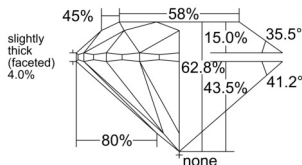

GIA®

FACSIMILE

GIA REPORT 1549922893

Verify this report at GIA.edu

GIA NATURAL DIAMOND DOSSIER®

March 30, 2026
GIA Report Number 1549922893
Shape and Cutting Style ..... Round Brilliant
Measurements ..... 5.62 - 5.65 x 3.54 mm

GRADING RESULTS

Carat Weight ..... 0.70 carat
Color Grade ..... F
Clarity Grade VS1
Cut Grade ..... Excellent

ADDITIONAL GRADING INFORMATION

Polish ..... Excellent
Symmetry ..... Excellent
Fluorescence ..... None
Clarity Characteristics ..... Feather, Pinpoint
Inscription(s): GIA 1549922893

PROPORTIONS

Profile to actual proportions