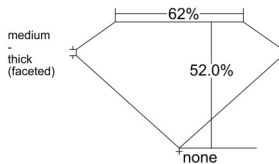

GIA®

FACSIMILE

GIA REPORT 1549939381

Verify this report at GIA.edu

GIA NATURAL DIAMOND DOSSIER®

April 02, 2026
GIA Report Number 1549939381
Shape and Cutting Style ..... Pear Brilliant
Measurements ..... 7.71 x 4.65 x 2.42 mm

GRADING RESULTS

Carat Weight ..... 0.50 carat
Color Grade ..... D
Clarity Grade VVS2

ADDITIONAL GRADING INFORMATION

Polish ..... Excellent
Symmetry ..... Very Good
Fluorescence ..... Medium Blue
Clarity Characteristics..... Needle, Pinpoint
Inscription(s): GIA 1549939381

PROPORTIONS

Profile not to actual proportions

GRADING SCALES

GIA COLOR SCALE		GIA CLARITY SCALE			
COLORLESS	D	VERY VERY SLIGHTLY INCLUDED	FLAWLESS		
	E		INTERNALLY FLAWLESS		
	F		VVS₁		
	NEAR COLORLESS	G	VERY SLIGHTLY INCLUDED	VVS₂	
		H		VS₁	
		FANT	I	SLIGHTLY INCLUDED	VS₂
			J		SI₁
			K	SI₂	
	VERT LIGHT	L	INCLUDED	I₁	
		M		I₂	
N		I₃			
LIGHT		O			
		P			
		Q			
		R