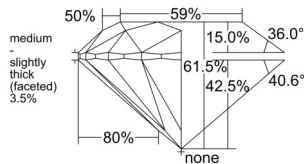

GIA®

FACSIMILE

GIA REPORT

1549947834

Verify this report at GIA.edu

GIA NATURAL DIAMOND DOSSIER®

April 03, 2026
GIA Report Number 1549947834
Shape and Cutting Style ..... Round Brilliant
Measurements ..... 4.40 - 4.41 x 2.71 mm

GRADING RESULTS

Carat Weight ..... 0.32 carat
Color Grade ..... J
Clarity Grade VS1
Cut Grade ..... Excellent

ADDITIONAL GRADING INFORMATION

Polish ..... Excellent
Symmetry ..... Excellent
Fluorescence ..... None
Clarity Characteristics ..... Crystal, Cloud
Inscription(s): GIA 1549947834

PROPORTIONS

GRADING SCALES

GIA COLOR SCALE

COLORLESS	D
	E
	F
	G
	H
	I
	J
NEAR COLORLESS	K
	L
FAIN	M
	N
	O
	P
	Q
VERY LIGHT	R
	S
	T
	U
	V
	W
	X
	Y
LIGHT	Z

GIA CLARITY SCALE

FLAWLESS	INTERNAL FLAWLESS	
		EXCELLENT
VERY VERY SLIGHTLY INCLUDED	VVS₁	
	VVS₂	
VERY SLIGHTLY INCLUDED	VS₁	
	VS₂	
SLIGHTLY INCLUDED	SI₁	
	SI₂	
INCLUDED	I₁	
	I₂	
	I₃	
POOR		

GIA CUT SCALE

EXCELLENT
VERY GOOD
GOOD
FAIR
POOR