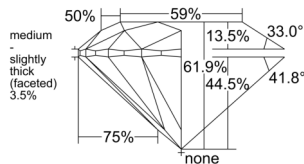

GIA®

FACSIMILE

GIA REPORT 1549956255

Verify this report at gia.edu

GIA NATURAL DIAMOND DOSSIER®

May 25, 2026
GIA Report Number 1549956255
Shape and Cutting Style ..... Round Brilliant
Measurements ..... 4.91 - 4.95 x 3.05 mm

GRADING RESULTS

Carat Weight ..... 0.45 carat
Color Grade ..... K
Clarity Grade VVS1
Cut Grade ..... Excellent

ADDITIONAL GRADING INFORMATION

Polish ..... Excellent
Symmetry ..... Very Good
Fluorescence ..... None
Clarity Characteristics ..... Cloud, Feather
Inscription(s): GIA 1549956255

PROPORTIONS

Profile to actual proportions