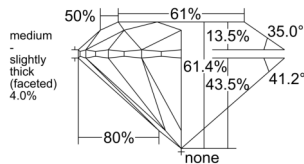

GIA®

FACSIMILE

GIA REPORT 1549977273

Verify this report at GIA.edu

GIA NATURAL DIAMOND DOSSIER®

April 07, 2026
GIA Report Number 1549977273
Shape and Cutting Style ..... Round Brilliant
Measurements ..... 3.91 - 3.93 x 2.41 mm

GRADING RESULTS

Carat Weight ..... 0.23 carat
Color Grade ..... F
Clarity Grade VVS1
Cut Grade ..... Excellent

ADDITIONAL GRADING INFORMATION

Polish ..... Excellent
Symmetry ..... Excellent
Fluorescence ..... None
Clarity Characteristics ..... Pinpoint, Feather
Inscription(s): GIA 1549977273

PROPORTIONS

Profile to actual proportions