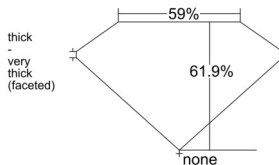

GIA®

FACSIMILE

GIA REPORT 1553032241

Verify this report at GIA.edu

GIA NATURAL DIAMOND DOSSIER®

April 14, 2026
GIA Report Number 1553032241
Shape and Cutting Style ..... Pear Brilliant
Measurements ..... 5.83 x 3.74 x 2.31 mm

GRADING RESULTS

Carat Weight ..... 0.30 carat
Color Grade ..... F
Clarity Grade SI1

ADDITIONAL GRADING INFORMATION

Polish ..... Excellent
Symmetry ..... Excellent
Fluorescence ..... Medium Blue
Clarity Characteristics ..... Crystal
Inscription(s): GIA 1553032241

PROPORTIONS

Profile not to actual proportions

GRADING SCALES

GIA COLOR SCALE		GIA CLARITY SCALE			
COLORLESS	D	VERY VERY SLIGHTLY INCLUDED	FLAWLESS		
	E		INTERNALLY FLAWLESS		
	F	VERY SLIGHTLY INCLUDED	VVS₁		
	G		VVS₂		
	H		VS₁		
	NEAR COLORLESS	I	SLIGHTLY INCLUDED	VS₂	
		J		SI₁	
		FAINT	K	INCLUDED	SI₂
			L		I₁
			M		I₂
VERT LIGHT	N	LIGHT	I₃		
	O				
	P				
	Q				
	R				
	S