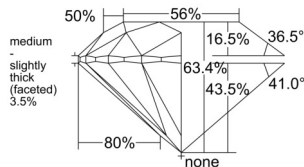

GIA®

FACSIMILE

GIA REPORT 1553038975

Verify this report at GIA.edu

GIA NATURAL DIAMOND DOSSIER®

April 15, 2026
GIA Report Number 1553038975
Shape and Cutting Style ..... Round Brilliant
Measurements ..... 5.62 - 5.66 x 3.57 mm

GRADING RESULTS

Carat Weight ..... 0.70 carat
Color Grade ..... F
Clarity Grade VS1
Cut Grade ..... Excellent

ADDITIONAL GRADING INFORMATION

Polish ..... Excellent
Symmetry ..... Excellent
Fluorescence ..... Faint
Clarity Characteristics..... Cloud, Crystal, Needle, Pinpoint
Inscription(s): GIA 1553038975

PROPORTIONS

GRADING SCALES

GIA COLOR SCALE

COLORLESS	D
	E
	F
	G
	H
	I
	J
NEAR COLORLESS	K
	L
FAIN	M
	N
	O
	P
VERY LIGHT	Q
	R
	S
	T
	U
	V
	W
	X
	Y
LIGHT	Z

GIA CLARITY SCALE

FLAWLESS	INTERNAL FLAWLESS	
		FLAWLESS
VERY VERY SLIGHTLY INCLUDED	VVS₁	
	VVS₂	
VERY SLIGHTLY INCLUDED	VS₁	
	VS₂	
SLIGHTLY INCLUDED	SI₁	
	SI₂	
INCLUDED	I₁	
	I₂	
	I₃	

GIA CUT SCALE

EXCELLENT
VERY GOOD
GOOD
FAIR
POOR