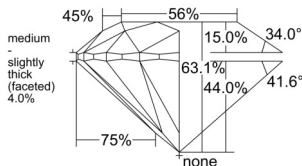

GIA®

FACSIMILE

GIA REPORT 1553040740

Verify this report at GIA.edu

GIA NATURAL DIAMOND DOSSIER®

April 17, 2026
GIA Report Number 1553040740
Shape and Cutting Style ..... Round Brilliant
Measurements ..... 4.68 - 4.70 x 2.96 mm

GRADING RESULTS

Carat Weight ..... 0.40 carat
Color Grade L
Clarity Grade VS1
Cut Grade ..... Excellent

ADDITIONAL GRADING INFORMATION

Polish ..... Excellent
Symmetry ..... Excellent
Fluorescence ..... Faint
Clarity Characteristics..... Crystal, Cloud, Feather, Pinpoint
Inscription(s): GIA 1553040740

PROPORTIONS

Profile to actual proportions