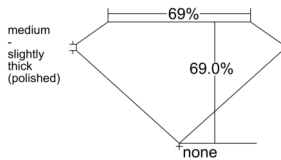

GIA®

FACSIMILE

GIA REPORT 1553042984

Verify this report at GIA.edu

GIA NATURAL DIAMOND DOSSIER®

April 15, 2026
GIA Report Number 1553042984
Shape and Cutting Style ..... **Cut-Cornered Rectangular Modified Brilliant**
Measurements ..... 5.12 x 3.77 x 2.61 mm

GRADING RESULTS

Carat Weight ..... 0.42 carat
Color Grade ..... E
Clarity Grade VVS1

ADDITIONAL GRADING INFORMATION

Polish ..... Excellent
Symmetry ..... Excellent
Fluorescence ..... None
Clarity Characteristics..... **Pinpoint, Feather, Surface Graining**
Inscription(s): GIA 1553042984

PROPORTIONS

Profile not to actual proportions

GRADING SCALES

GIA COLOR SCALE		GIA CLARITY SCALE			
COLORLESS	D	VERY VERY SLIGHTLY INCLUDED	FLAWLESS		
	E		INTERNALLY FLAWLESS		
	F	VERY SLIGHTLY INCLUDED	VVS₁		
	G		VVS₂		
	H		VS₁		
	NEAR COLORLESS	I	SLIGHTLY INCLUDED	VS₂	
		J		SI₁	
		FAINT	K	INCLUDED	SI₂
			L		I₁
			M		I₂
VERT LIGHT	N	LIGHT	I₃		
	O				
	P				
	Q				
	R