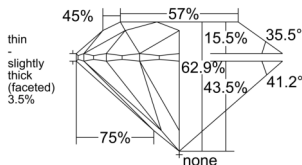

GIA®

FACSIMILE

GIA REPORT 1553091381

Verify this report at GIA.edu

GIA NATURAL DIAMOND DOSSIER®

April 22, 2026
GIA Report Number 1553091381
Shape and Cutting Style ..... Round Brilliant
Measurements ..... 5.07 - 5.12 x 3.20 mm

GRADING RESULTS

Carat Weight ..... 0.51 carat
Color Grade ..... J
Clarity Grade VVS1
Cut Grade ..... Excellent

ADDITIONAL GRADING INFORMATION

Polish ..... Excellent
Symmetry ..... Excellent
Fluorescence ..... None
Clarity Characteristics ..... Pinpoint, Internal Graining
Inscription(s): GIA 1553091381

PROPORTIONS

GRADING SCALES

GIA COLOR SCALE	GIA CLARITY SCALE	GIA CUT SCALE
COLOURLESS D	FLAWLESS	EXCELLENT
E	INTERNALLY FLAWLESS	
F	VVS₁	VERY GOOD
G		
H	VS₁	GOOD
I		
J	SI₁	FAIR
K		
L	I₁	POOR
M		
N	I₂	
O		
P	I₃	
Q		
R		
S		
T		
U		
V		
W		
X		
Y		
Z