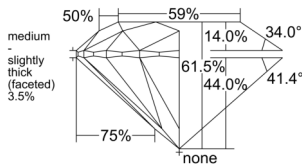

GIA®

FACSIMILE

GIA REPORT 1553102604

Verify this report at GIA.edu

GIA NATURAL DIAMOND DOSSIER®

April 22, 2026
GIA Report Number 1553102604
Shape and Cutting Style ..... Round Brilliant
Measurements ..... 6.04 - 6.08 x 3.72 mm

GRADING RESULTS

Carat Weight ..... 0.83 carat
Color Grade I
Clarity Grade S11
Cut Grade ..... Excellent

ADDITIONAL GRADING INFORMATION

Polish ..... Excellent
Symmetry ..... Excellent
Fluorescence ..... Faint
Clarity Characteristics..... Crystal, Cloud, Feather
Inscription(s): GIA 1553102604

PROPORTIONS

Profile to actual proportions

GRADING SCALES

GIA COLOR SCALE	GIA CLARITY SCALE	GIA CUT SCALE	
D	FLAWLESS	EXCELLENT	
E	INTERNALLY FLAWLESS		
F		VVS₁	VERY GOOD
G	VVS₂		
H	VS₁	GOOD	
I	VS₂		
J	S1₁	FAIR	
K	S1₂		
L	I₁	POOR	
M	I₂		
N	I₃		
O			
P			
Q			
R			
S			
T			
U			
V			
W			
X			
Y			
Z