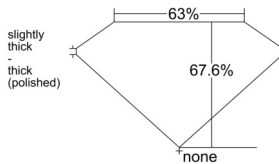

GIA®

FACSIMILE

GIA REPORT 1553112741

Verify this report at GIA.edu

GIA NATURAL DIAMOND DOSSIER®

April 23, 2026
GIA Report Number 1553112741
Shape and Cutting Style ..... **Cut-Cornered Rectangular Modified Brilliant**
Measurements ..... 5.34 x 3.85 x 2.60 mm

GRADING RESULTS

Carat Weight ..... 0.50 carat
Color Grade ..... D
Clarity Grade VS2

ADDITIONAL GRADING INFORMATION

Polish ..... Excellent
Symmetry ..... Excellent
Fluorescence ..... Faint
Clarity Characteristics ..... Crystal
Inscription(s): GIA 1553112741

PROPORTIONS

Profile not to actual proportions

GRADING SCALES

GIA COLOR SCALE		GIA CLARITY SCALE			
COLORLESS	D	VERY VERY SLIGHTLY INCLUDED	FLAWLESS		
	E		INTERNALLY FLAWLESS		
	F	VERY SLIGHTLY INCLUDED	VVS₁		
	G		VVS₂		
	H		VS₁		
	NEAR COLORLESS	I	SLIGHTLY INCLUDED	VS₂	
		J		SI₁	
		FAINT	K	INCLUDED	SI₂
			L		I₁
			M		I₂
VERT LIGHT	N	LIGHT	I₃		
	O				
	P				
	Q				
	R