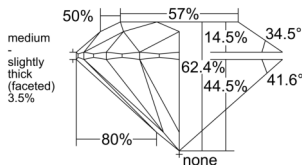

GIA®

FACSIMILE

GIA REPORT 1553116014

Verify this report at GIA.edu

GIA NATURAL DIAMOND DOSSIER®

April 25, 2026
GIA Report Number 1553116014
Shape and Cutting Style ..... Round Brilliant
Measurements ..... 5.69 - 5.73 x 3.56 mm

GRADING RESULTS

Carat Weight ..... 0.71 carat
Color Grade ..... D
Clarity Grade VVS2
Cut Grade ..... Excellent

ADDITIONAL GRADING INFORMATION

Polish ..... Excellent
Symmetry ..... Excellent
Fluorescence ..... Medium Blue
Clarity Characteristics ..... Pinpoint
Inscription(s): GIA 1553116014

PROPORTIONS

GRADING SCALES

GIA COLOR SCALE	GIA CLARITY SCALE	GIA CUT SCALE
COLOURLESS	FLAWLESS	EXCELLENT
D	INTERNALLY FLAWLESS	
E	VVS₁	VERY GOOD
F		
G	VS₁	GOOD
H		
I	SI₁	FAIR
J		
K	I₁	POOR
L		
M	I₂	
N		
O	I₃	
P		
Q		
R		
S		
T		
U		
V		
W		
X		
Y		
Z