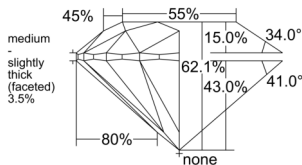

GIA®

FACSIMILE

GIA REPORT 1553117243

Verify this report at GIA.edu

GIA NATURAL DIAMOND DOSSIER®

April 24, 2026
GIA Report Number 1553117243
Shape and Cutting Style ..... Round Brilliant
Measurements ..... 4.53 - 4.56 x 2.82 mm

GRADING RESULTS

Carat Weight ..... 0.35 carat
Color Grade I
Clarity Grade VS1
Cut Grade ..... Excellent

ADDITIONAL GRADING INFORMATION

Polish ..... Excellent
Symmetry ..... Excellent
Fluorescence ..... None
Clarity Characteristics..... Crystal, Pinpoint, Needle
Inscription(s): GIA 1553117243

PROPORTIONS

Profile to actual proportions