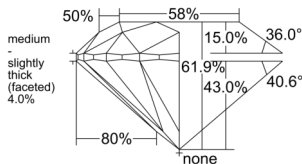

GIA®

FACSIMILE

GIA REPORT 1553123649

Verify this report at GIA.edu

GIA NATURAL DIAMOND DOSSIER®

April 27, 2026
GIA Report Number 1553123649
Shape and Cutting Style ..... Round Brilliant
Measurements ..... 4.47 - 4.50 x 2.78 mm

GRADING RESULTS

Carat Weight ..... 0.34 carat
Color Grade ..... K
Clarity Grade VS1
Cut Grade ..... Excellent

ADDITIONAL GRADING INFORMATION

Polish ..... Excellent
Symmetry ..... Excellent
Fluorescence ..... None
Clarity Characteristics ..... Crystal
Inscription(s): GIA 1553123649

PROPORTIONS

GRADING SCALES

GIA COLOR SCALE

COLOREDNESS	D
	E
	F
	G
	H
	I
	J
NEAR COLORLESS	K
	L
FADING	M
	N
	O
	P
VERY LIGHT	Q
	R
	S
	T
	U
	V
LIGHT	W
	X
	Y
	Z

GIA CLARITY SCALE

VERY VERY SLIGHTLY INCLUDED	FLAWLESS
	INTERNALLY FLAWLESS
VERY SLIGHTLY INCLUDED	VVS₁
	VVS₂
SLIGHTLY INCLUDED	VS₁
	VS₂
INCLUDED	SI₁
	SI₂
	I₁
	I₂
	I₃

GIA CUT SCALE

EXCELLENT
VERY GOOD
GOOD
FAIR
POOR