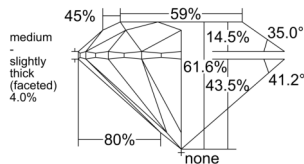

GIA®

FACSIMILE

GIA REPORT 1553151538

Verify this report at GIA.edu

GIA NATURAL DIAMOND DOSSIER®

May 02, 2026
GIA Report Number 1553151538
Shape and Cutting Style ..... Round Brilliant
Measurements ..... 4.64 - 4.68 x 2.87 mm

GRADING RESULTS

Carat Weight ..... 0.38 carat
Color Grade ..... K
Clarity Grade S11
Cut Grade ..... Excellent

ADDITIONAL GRADING INFORMATION

Polish ..... Excellent
Symmetry ..... Excellent
Fluorescence ..... None
Clarity Characteristics ..... Crystal, Needle
Inscription(s): GIA 1553151538

PROPORTIONS

Profile to actual proportions