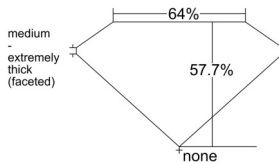

GIA®

FACSIMILE

GIA REPORT 1553157344

Verify this report at GIA.edu

GIA NATURAL DIAMOND DOSSIER®

April 30, 2026
GIA Report Number 1553157344
Shape and Cutting Style ..... Oval Brilliant
Measurements ..... 5.56 x 3.77 x 2.18 mm

GRADING RESULTS

Carat Weight ..... 0.30 carat
Color Grade ..... G
Clarity Grade VS1

ADDITIONAL GRADING INFORMATION

Polish ..... Excellent
Symmetry ..... Very Good
Fluorescence ..... Faint
Clarity Characteristics ..... Needle
Inscription(s): GIA 1553157344

PROPORTIONS

Profile not to actual proportions

GRADING SCALES

GIA COLOR SCALE		GIA CLARITY SCALE	
COLORLESS	D	VERY VERY SLIGHTLY INCLUDED	FLAWLESS
	E		INTERNALLY FLAWLESS
	F		VVS₁
	G		VVS₂
	H		VS₁
	I		VS₂
	J		SI₁
	K		SI₂
	L		I₁
	M		I₂
NEAR COLORLESS	N	SLIGHTLY INCLUDED	I₃
	O		
	P		
	Q		
FAINT	R	INCLUDED	
	S		
	T		
	U		
VERY LIGHT	V		
	W		
	X		
	Y		
LIGHT	Z