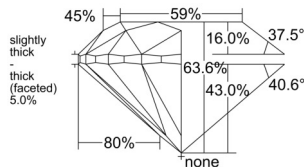

GIA®

FACSIMILE

GIA REPORT 1553162154

Verify this report at GIA.edu

GIA NATURAL DIAMOND DOSSIER®

May 01, 2026
GIA Report Number 1553162154
Shape and Cutting Style ..... Round Brilliant
Measurements ..... 5.56 - 5.60 x 3.55 mm

GRADING RESULTS

Carat Weight ..... 0.70 carat
Color Grade ..... G
Clarity Grade VVS2
Cut Grade ..... Very Good

ADDITIONAL GRADING INFORMATION

Polish ..... Excellent
Symmetry ..... Excellent
Fluorescence ..... None
Clarity Characteristics ..... Cloud, Pinpoint
Inscription(s): GIA 1553162154

PROPORTIONS

Profile to actual proportions