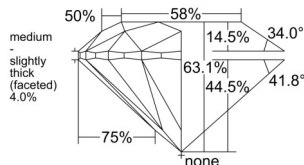

GIA®

FACSIMILE

GIA REPORT 1553164399

Verify this report at GIA.edu

GIA NATURAL DIAMOND DOSSIER®

May 07, 2026
GIA Report Number 1553164399
Shape and Cutting Style ..... Round Brilliant
Measurements ..... 5.34 - 5.37 x 3.38 mm

GRADING RESULTS

Carat Weight ..... 0.60 carat
Color Grade ..... D
Clarity Grade VS1
Cut Grade ..... Excellent

ADDITIONAL GRADING INFORMATION

Polish ..... Excellent
Symmetry ..... Very Good
Fluorescence ..... None
Clarity Characteristics..... Indented Natural, Cloud
Inscription(s): GIA 1553164399

PROPORTIONS

Profile to actual proportions

GRADING SCALES

GIA COLOR SCALE

COLORESS	D
	E
	F
	G
	H
	I
	J
NEAR COLORESS	K
	L
FANIT	M
	N
	O
	P
VERY LIGHT	Q
	R
	S
	T
	U
	V
	W
	X
	Y
LIGHT	Z

GIA CLARITY SCALE

VERY VERY SLIGHTLY INCLUDED	FLAWLESS
	INTERNALLY FLAWLESS
VERY SLIGHTLY INCLUDED	VVS₁
	VVS₂
SLIGHTLY INCLUDED	VS₁
	VS₂
INCLUDED	SI₁
	SI₂
	I₁
	I₂
	I₃

GIA CUT SCALE

EXCELLENT
VERY GOOD
GOOD
FAIR
POOR