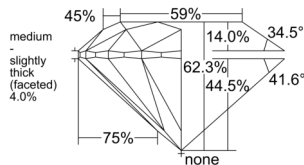

GIA®

FACSIMILE

GIA REPORT 1553175523

Verify this report at GIA.edu

GIA NATURAL DIAMOND DOSSIER®

May 04, 2026
GIA Report Number 1553175523
Shape and Cutting Style ..... Round Brilliant
Measurements ..... 4.63 - 4.66 x 2.89 mm

GRADING RESULTS

Carat Weight ..... 0.38 carat
Color Grade ..... F
Clarity Grade VS1
Cut Grade ..... Excellent

ADDITIONAL GRADING INFORMATION

Polish ..... Excellent
Symmetry ..... Excellent
Fluorescence ..... None
Clarity Characteristics ..... Cloud, Pinpoint
Inscription(s): GIA 1553175523

PROPORTIONS

Profile to actual proportions

GRADING SCALES

GIA COLOR SCALE

COLORLESS	D
	E
	F
	G
	H
	I
NEAR COLORLESS	J
	K
	L
FAIN	M
	N
	O
	P
VERY LIGHT	Q
	R
	S
	T
	U
	V
	W
	X
	Y
LIGHT	Z

GIA CLARITY SCALE

FLAWLESS	INTERNAL FLAWLESS	
		FLAWLESS
VERY VERY SLIGHTLY INCLUDED	VVS₁	
	VVS₂	
VERY SLIGHTLY INCLUDED	VS₁	
	VS₂	
SLIGHTLY INCLUDED	SI₁	
	SI₂	
INCLUDED	I₁	
	I₂	
	I₃	

GIA CUT SCALE

EXCELLENT
VERY GOOD
GOOD
FAIR
POOR