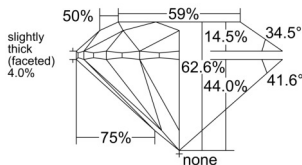

GIA®

FACSIMILE

GIA REPORT

1553176724

Verify this report at GIA.edu

GIA NATURAL DIAMOND DOSSIER®

May 05, 2026
GIA Report Number 1553176724
Shape and Cutting Style ..... Round Brilliant
Measurements ..... 5.03 - 5.07 x 3.16 mm

GRADING RESULTS

Carat Weight ..... 0.50 carat
Color Grade ..... E
Clarity Grade VVS2
Cut Grade ..... Excellent

ADDITIONAL GRADING INFORMATION

Polish ..... Excellent
Symmetry ..... Excellent
Fluorescence ..... Medium Blue
Clarity Characteristics..... Pinpoint, Cloud, Surface Graining
Inscription(s): GIA 1553176724

PROPORTIONS

Profile to actual proportions

GRADING SCALES

GIA COLOR SCALE	GIA CLARITY SCALE	GIA CUT SCALE	
D	FLAWLESS	EXCELLENT	
E	INTERNALLY FLAWLESS		
F		VVS₁	VERY GOOD
G	VVS₂		
H	VS₁	GOOD	
I	VS₂		
J	SI₁	FAIR	
K	SI₂		
L	I₁	POOR	
M	I₂		
N	I₃		
O			
P			
Q			
R			
S			
T			
U			
V			
W			
X			
Y			
Z