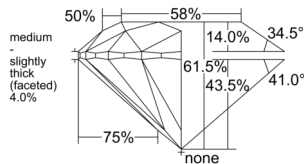

GIA®

FACSIMILE

GIA REPORT 1553181280

Verify this report at GIA.edu

GIA NATURAL DIAMOND DOSSIER®

May 05, 2026
GIA Report Number 1553181280
Shape and Cutting Style ..... Round Brilliant
Measurements ..... 5.66 - 5.71 x 3.49 mm

GRADING RESULTS

Carat Weight ..... 0.70 carat
Color Grade ..... H
Clarity Grade S11
Cut Grade ..... Excellent

ADDITIONAL GRADING INFORMATION

Polish ..... Excellent
Symmetry ..... Excellent
Fluorescence ..... None
Clarity Characteristics ..... Cloud, Feather
Inscription(s): GIA 1553181280

PROPORTIONS

Profile to actual proportions