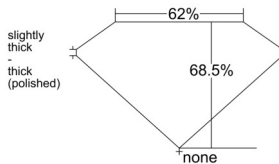

GIA®

FACSIMILE

GIA REPORT 1553205756

Verify this report at GIA.edu

GIA NATURAL DIAMOND DOSSIER®

May 08, 2026
GIA Report Number 1553205756
Shape and Cutting Style ..... Emerald Cut
Measurements ..... 5.43 x 3.84 x 2.63 mm

GRADING RESULTS

Carat Weight ..... 0.54 carat
Color Grade ..... D
Clarity Grade VS1

ADDITIONAL GRADING INFORMATION

Polish ..... Excellent
Symmetry ..... Excellent
Fluorescence ..... Medium Blue
Clarity Characteristics ..... Crystal
Inscription(s): GIA 1553205756

PROPORTIONS

Profile not to actual proportions

GRADING SCALES

GIA COLOR SCALE		GIA CLARITY SCALE			
COLORLESS	D	VERY VERY SLIGHTLY INCLUDED	FLAWLESS		
	E		INTERNALLY FLAWLESS		
	F	VERY SLIGHTLY INCLUDED	VS₁		
	G		VS₂		
	H		VS₁		
	NEAR COLORLESS	I	SLIGHTLY INCLUDED	VS₂	
		J		SI₁	
		FAINT	K	INCLUDED	SI₂
			L		I₁
			M		I₂
VERT LIGHT	N	LIGHT	I₃		
	O				
	P				
	Q				
	R