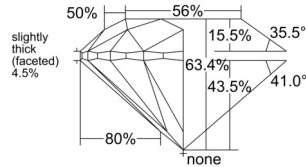

GIA®

FACSIMILE

GIA REPORT 1553208955

Verify this report at GIA.edu

GIA NATURAL DIAMOND DOSSIER®

May 09, 2026
GIA Report Number 1553208955
Shape and Cutting Style ..... Round Brilliant
Measurements ..... 4.23 - 4.25 x 2.69 mm

GRADING RESULTS

Carat Weight ..... 0.30 carat
Color Grade ..... J
Clarity Grade VS1
Cut Grade ..... Very Good

ADDITIONAL GRADING INFORMATION

Polish ..... Excellent
Symmetry ..... Excellent
Fluorescence ..... None
Clarity Characteristics..... Crystal, Pinpoint, Needle
Inscription(s): GIA 1553208955

PROPORTIONS

Profile to actual proportions