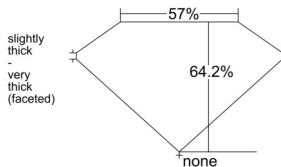

GIA®

FACSIMILE

GIA REPORT 1553210705

Verify this report at GIA.edu

GIA NATURAL DIAMOND DOSSIER®

May 13, 2026
GIA Report Number 1553210705
Shape and Cutting Style ..... Pear Brilliant
Measurements ..... 6.66 x 4.61 x 2.96 mm

GRADING RESULTS

Carat Weight ..... 0.53 carat
Color Grade ..... H
Clarity Grade VS1

ADDITIONAL GRADING INFORMATION

Polish ..... Excellent
Symmetry ..... Very Good
Fluorescence ..... None
Clarity Characteristics ..... Cloud, Knot, Pinpoint
Inscription(s): GIA 1553210705

PROPORTIONS

Profile not to actual proportions

GRADING SCALES

GIA COLOR SCALE		GIA CLARITY SCALE			
COLORLESS	D	VERY VERY SLIGHTLY INCLUDED	FLAWLESS		
	E		INTERNALLY FLAWLESS		
	F	VERY SLIGHTLY INCLUDED	VS₁		
	G		VS₂		
	H		VS₁		
	NEAR COLORLESS	I	SLIGHTLY INCLUDED	VS₂	
		J		SI₁	
		FAINT	K	INCLUDED	SI₂
			L		I₁
			M		I₂
VERT LIGHT	N	LIGHT	I₃		
	O				
	P				
	Q				
	R