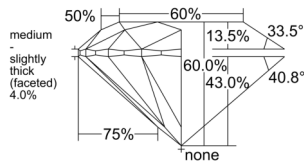

GIA®

FACSIMILE

GIA REPORT 1553211326

Verify this report at GIA.edu

GIA NATURAL DIAMOND DOSSIER®

May 11, 2026
GIA Report Number 1553211326
Shape and Cutting Style ..... Round Brilliant
Measurements ..... 4.95 - 4.97 x 2.98 mm

GRADING RESULTS

Carat Weight ..... 0.45 carat
Color Grade ..... H
Clarity Grade VS1
Cut Grade ..... Excellent

ADDITIONAL GRADING INFORMATION

Polish ..... Excellent
Symmetry ..... Excellent
Fluorescence ..... None
Clarity Characteristics..... Crystal, Cloud, Needle, Pinpoint
Inscription(s): GIA 1553211326

PROPORTIONS

Profile to actual proportions