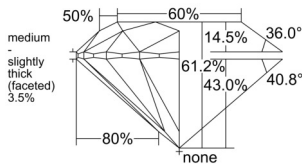

GIA®

FACSIMILE

GIA REPORT

1553213754

Verify this report at GIA.edu

GIA NATURAL DIAMOND DOSSIER®

May 13, 2026
GIA Report Number 1553213754
Shape and Cutting Style ..... Round Brilliant
Measurements ..... 4.12 - 4.13 x 2.53 mm

GRADING RESULTS

Carat Weight ..... 0.26 carat
Color Grade ..... F
Clarity Grade VS2
Cut Grade ..... Excellent

ADDITIONAL GRADING INFORMATION

Polish ..... Excellent
Symmetry ..... Excellent
Fluorescence ..... None
Clarity Characteristics ..... Cloud, Feather
Inscription(s): GIA 1553213754

PROPORTIONS

Profile to actual proportions