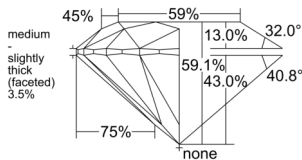

GIA®

FACSIMILE

GIA REPORT

1553214834

Verify this report at GIA.edu

GIA NATURAL DIAMOND DOSSIER®

May 14, 2026
GIA Report Number 1553214834
Shape and Cutting Style ..... Round Brilliant
Measurements ..... 4.18 - 4.20 x 2.48 mm

GRADING RESULTS

Carat Weight ..... 0.26 carat
Color Grade ..... E
Clarity Grade VS1
Cut Grade ..... Excellent

ADDITIONAL GRADING INFORMATION

Polish ..... Excellent
Symmetry ..... Excellent
Fluorescence ..... None
Clarity Characteristics ..... Cloud, Pinpoint
Inscription(s): GIA 1553214834

PROPORTIONS

Profile to actual proportions

GRADING SCALES

GIA COLOR SCALE	GIA CLARITY SCALE	GIA CUT SCALE	
D	FLAWLESS	EXCELLENT	
E	INTERNALLY FLAWLESS		
F		VVS₁	VERY GOOD
G	VVS₂		
H	VS₁	GOOD	
I	VS₂		
J	SI₁	FAIR	
K	SI₂		
L	I₁	POOR	
M			
N			
O	I₂		
P			
Q	I₃		
R			
S			
T			
U			
V			
W			
X			
Y			
Z