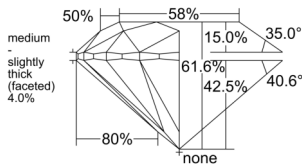

GIA®

FACSIMILE

GIA REPORT 1553215181

Verify this report at GIA.edu

GIA NATURAL DIAMOND DOSSIER®

May 13, 2026
GIA Report Number 1553215181
Shape and Cutting Style ..... Round Brilliant
Measurements ..... 4.71 - 4.74 x 2.91 mm

GRADING RESULTS

Carat Weight ..... 0.40 carat
Color Grade ..... E
Clarity Grade SI2
Cut Grade ..... Excellent

ADDITIONAL GRADING INFORMATION

Polish ..... Excellent
Symmetry ..... Excellent
Fluorescence ..... None
Clarity Characteristics ..... Cloud, Crystal
Inscription(s): GIA 1553215181

PROPORTIONS

GRADING SCALES

GIA COLOR SCALE	GIA CLARITY SCALE	GIA CUT SCALE	
D	FLAWLESS	EXCELLENT	
E	INTERNALLY FLAWLESS		
F		VVS₁	VERY GOOD
G	VVS₂		
H	VS₁	GOOD	
I	VS₂		
J	SI₁	FAIR	
K	SI₂		
L	I₁	POOR	
M	I₂		
N	I₃		
O			
P			
Q			
R			
S			
T			
U			
V			
W			
X			
Y			
Z