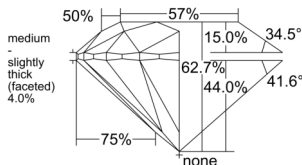

GIA®

FACSIMILE

GIA REPORT 1553216169

Verify this report at GIA.edu

GIA NATURAL DIAMOND DOSSIER®

May 11, 2026
GIA Report Number 1553216169
Shape and Cutting Style ..... Round Brilliant
Measurements ..... 4.89 - 4.91 x 3.07 mm

GRADING RESULTS

Carat Weight ..... 0.45 carat
Color Grade ..... J
Clarity Grade VS1
Cut Grade ..... Excellent

ADDITIONAL GRADING INFORMATION

Polish ..... Excellent
Symmetry ..... Excellent
Fluorescence ..... None
Clarity Characteristics..... Crystal, Pinpoint, Cloud, Needle
Inscription(s): GIA 1553216169

PROPORTIONS

GRADING SCALES

GIA COLOR SCALE	GIA CLARITY SCALE	GIA CUT SCALE	
COLOURLESS D	FLAWLESS	EXCELLENT	
E	INTERNALLY FLAWLESS		
F		VVS₁	VERY GOOD
G	VVS₂		
H	VS₁	GOOD	
I	VS₂		
J	SI₁	FAIR	
K	SI₂		
L	I₁	POOR	
M	I₂		
N	I₃		
O			
P			
Q			
R			
S			
T			
U			
V			
W			
X			
Y			
Z