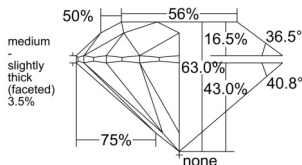

GIA®

FACSIMILE

GIA REPORT 1553217853

Verify this report at GIA.edu

GIA NATURAL DIAMOND DOSSIER®

May 08, 2026
GIA Report Number 1553217853
Shape and Cutting Style ..... Round Brilliant
Measurements ..... 5.09 - 5.13 x 3.22 mm

GRADING RESULTS

Carat Weight ..... 0.51 carat
Color Grade ..... H
Clarity Grade S11
Cut Grade ..... Excellent

ADDITIONAL GRADING INFORMATION

Polish ..... Excellent
Symmetry ..... Excellent
Fluorescence ..... None
Clarity Characteristics ..... Cloud, Crystal
Inscription(s): GIA 1553217853

PROPORTIONS

GRADING SCALES

GIA COLOR SCALE

COLORESS	D
	E
	F
	G
	H
	I
	J
NEAR COLORESS	K
	L
Faint	M
	N
	O
	P
VERY LIGHT	Q
	R
	S
	T
	U
	V
	W
	X
	Y
LIGHT	Z

GIA CLARITY SCALE

FLAWLESS	INTERNAL FLAWLESS	
		FLAWLESS
VERY VERY SLIGHTLY INCLUDED	VVS₁	
	VVS₂	
VERY SLIGHTLY INCLUDED	VS₁	
	VS₂	
SLIGHTLY INCLUDED	SI₁	
	SI₂	
INCLUDED	I₁	
	I₂	
	I₃	

GIA CUT SCALE

EXCELLENT
VERY GOOD
GOOD
FAIR
POOR