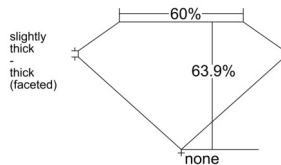

GIA®

FACSIMILE

GIA REPORT 1553228417

Verify this report at GIA.edu

GIA NATURAL DIAMOND DOSSIER®

May 11, 2026
GIA Report Number 1553228417
Shape and Cutting Style ..... Pear Brilliant
Measurements ..... 7.84 x 4.97 x 3.18 mm

GRADING RESULTS

Carat Weight ..... 0.75 carat
Color Grade ..... F
Clarity Grade VVS1

ADDITIONAL GRADING INFORMATION

Polish ..... Excellent
Symmetry ..... Excellent
Fluorescence ..... None
Clarity Characteristics ..... Pinpoint
Inscription(s): GIA 1553228417

PROPORTIONS

Profile not to actual proportions

GRADING SCALES

GIA COLOR SCALE		GIA CLARITY SCALE			
COLORLESS	D	VERY VERY SLIGHTLY INCLUDED	FLAWLESS		
	E		INTERNALLY FLAWLESS		
	F	VERY SLIGHTLY INCLUDED	VVS₁		
	G		VVS₂		
	H		VS₁		
	NEAR COLORLESS	I	SLIGHTLY INCLUDED	VS₂	
		J		SI₁	
		FAINT	K	INCLUDED	SI₂
			L		I₁
			M		I₂
VERT LIGHT			N	INCLUDED	I₃
			O		
			P		
	Q				
LIGHT	R				
	S				
	T				
	U				
	V				
	Z