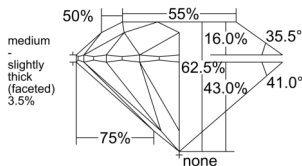

GIA®

FACSIMILE

GIA REPORT 1553241542

Verify this report at GIA.edu

GIA NATURAL DIAMOND DOSSIER®

May 20, 2026
GIA Report Number 1553241542
Shape and Cutting Style ..... Round Brilliant
Measurements ..... 4.82 - 4.86 x 3.03 mm

GRADING RESULTS

Carat Weight ..... 0.43 carat
Color Grade ..... D
Clarity Grade VS1
Cut Grade ..... Excellent

ADDITIONAL GRADING INFORMATION

Polish ..... Excellent
Symmetry ..... Excellent
Fluorescence ..... Medium Blue
Clarity Characteristics..... Crystal, Needle, Pinpoint
Inscription(s): GIA 1553241542

PROPORTIONS

Profile to actual proportions