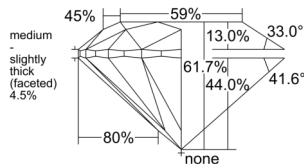

GIA®

FACSIMILE

GIA REPORT 1553242539

Verify this report at GIA.edu

GIA NATURAL DIAMOND DOSSIER®

June 17, 2026
GIA Report Number 1553242539
Shape and Cutting Style ..... Round Brilliant
Measurements ..... 4.92 - 4.94 x 3.04 mm

GRADING RESULTS

Carat Weight ..... 0.45 carat
Color Grade L
Clarity Grade VS1
Cut Grade ..... Excellent

ADDITIONAL GRADING INFORMATION

Polish ..... Excellent
Symmetry ..... Excellent
Fluorescence ..... Faint
Clarity Characteristics ..... Feather, Pinpoint, Cloud
Inscription(s): GIA 1553242539

PROPORTIONS

Profile to actual proportions