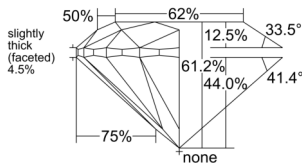

GIA®

FACSIMILE

GIA REPORT 1553243962

Verify this report at GIA.edu

GIA NATURAL DIAMOND DOSSIER®

May 14, 2026
GIA Report Number 1553243962
Shape and Cutting Style ..... Round Brilliant
Measurements ..... 4.28 - 4.29 x 2.62 mm

GRADING RESULTS

Carat Weight ..... 0.30 carat
Color Grade I
Clarity Grade VS1
Cut Grade ..... Excellent

ADDITIONAL GRADING INFORMATION

Polish ..... Excellent
Symmetry ..... Excellent
Fluorescence ..... None
Clarity Characteristics..... Feather, Needle, Pinpoint
Inscription(s): GIA 1553243962

PROPORTIONS

Profile to actual proportions