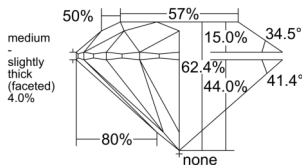

GIA®

FACSIMILE

GIA REPORT 1553249085

Verify this report at GIA.edu

GIA NATURAL DIAMOND DOSSIER®

May 15, 2026
GIA Report Number 1553249085
Shape and Cutting Style ..... Round Brilliant
Measurements ..... 4.50 - 4.52 x 2.81 mm

GRADING RESULTS

Carat Weight ..... 0.35 carat
Color Grade ..... K, Faint Brown
Clarity Grade VVS1
Cut Grade ..... Excellent

ADDITIONAL GRADING INFORMATION

Polish ..... Excellent
Symmetry ..... Excellent
Fluorescence ..... Medium Blue
Clarity Characteristics ..... Pinpoint
Inscription(s): GIA 1553249085

PROPORTIONS

Profile to actual proportions

GRADING SCALES

GIA COLOR SCALE	GIA CLARITY SCALE	GIA CUT SCALE	
D	FLAWLESS	EXCELLENT	
E	INTERNALLY FLAWLESS		
F		VVS₁	VERY GOOD
G	VVS₂		
H	VS₁	GOOD	
I	VS₂		
J	SI₁	FAIR	
K	SI₂		
L	I₁	POOR	
M	I₂		
N	I₃		
O			
P			
Q			
R			
S			
T			
U			
V			
W			
X			
Y			
Z