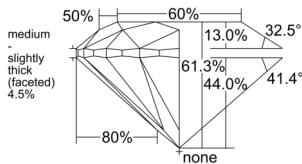

GIA®

FACSIMILE

GIA REPORT 1553249130

Verify this report at GIA.edu

GIA NATURAL DIAMOND DOSSIER®

May 15, 2026
GIA Report Number 1553249130
Shape and Cutting Style ..... Round Brilliant
Measurements ..... 4.90 - 4.92 x 3.01 mm

GRADING RESULTS

Carat Weight ..... 0.45 carat
Color Grade I
Clarity Grade VS1
Cut Grade ..... Excellent

ADDITIONAL GRADING INFORMATION

Polish ..... Excellent
Symmetry ..... Excellent
Fluorescence ..... Faint
Clarity Characteristics ..... Cloud, Pinpoint
Inscription(s): GIA 1553249130

PROPORTIONS

Profile to actual proportions