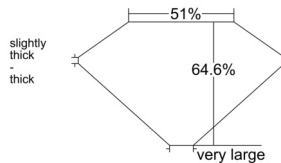

GIA®

FACSIMILE

GIA REPORT 1553259543

Verify this report at GIA.edu

GIA NATURAL DIAMOND DOSSIER®

May 19, 2026
GIA Report Number 1553259543
Shape and Cutting Style ..... Old Mine Brilliant
Measurements ..... 5.43 x 5.28 x 3.41 mm

GRADING RESULTS

Carat Weight ..... 0.71 carat
Color Grade ..... K
Clarity Grade VS1

ADDITIONAL GRADING INFORMATION

Polish ..... Excellent
Symmetry ..... Very Good
Fluorescence ..... None
Clarity Characteristics ..... Feather
Inscription(s): GIA 1553259543

PROPORTIONS

Profile not to actual proportions

GRADING SCALES

GIA COLOR SCALE		GIA CLARITY SCALE			
COLORLESS	D	VERY VERY SLIGHTLY INCLUDED	FLAWLESS		
	E		INTERNALLY FLAWLESS		
	F	VERY SLIGHTLY INCLUDED	VVS₁		
	G		VVS₂		
	H		VS₁		
	NEAR COLORLESS	I	SLIGHTLY INCLUDED	VS₂	
		J		SI₁	
		FAINT	K	INCLUDED	SI₂
			L		I₁
			M		I₂
VERT LIGHT	N	LIGHT	I₃		
	O				
	P				
	Q				
	R				
	S