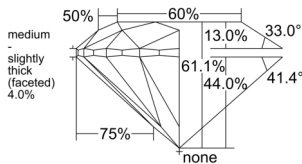

GIA®

FACSIMILE

GIA REPORT 1553261459

Verify this report at GIA.edu

GIA NATURAL DIAMOND DOSSIER®

May 15, 2026
GIA Report Number 1553261459
Shape and Cutting Style ..... Round Brilliant
Measurements ..... 5.95 - 5.99 x 3.65 mm

GRADING RESULTS

Carat Weight ..... 0.80 carat
Color Grade ..... F
Clarity Grade VS2
Cut Grade ..... Excellent

ADDITIONAL GRADING INFORMATION

Polish ..... Excellent
Symmetry ..... Excellent
Fluorescence ..... Medium Blue
Clarity Characteristics ..... Crystal, Cloud
Inscription(s): GIA 1553261459

PROPORTIONS

Profile to actual proportions

GRADING SCALES

GIA COLOR SCALE	GIA CLARITY SCALE	GIA CUT SCALE	
D	FLAWLESS	EXCELLENT	
E	INTERNALLY FLAWLESS		
F		VVS₁	VERY GOOD
G	VVS₂		
H	VS₁	GOOD	
I	VS₂		
J	SI₁	FAIR	
K	SI₂		
L	I₁	POOR	
M	I₂		
N	I₃		
O			
P			
Q			
R			
S			
T			
U			
V			
W			
X			
Y			
Z