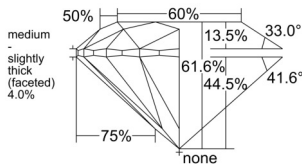

GIA®

FACSIMILE

GIA REPORT 1553271296

Verify this report at GIA.edu

GIA NATURAL DIAMOND DOSSIER®

May 19, 2026
GIA Report Number 1553271296
Shape and Cutting Style ..... Round Brilliant
Measurements ..... 4.43 - 4.46 x 2.74 mm

GRADING RESULTS

Carat Weight ..... 0.33 carat
Color Grade ..... J
Clarity Grade VVS1
Cut Grade ..... Excellent

ADDITIONAL GRADING INFORMATION

Polish ..... Excellent
Symmetry ..... Excellent
Fluorescence ..... None
Clarity Characteristics ..... Pinpoint
Inscription(s): GIA 1553271296

PROPORTIONS

Profile to actual proportions