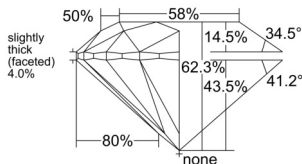

GIA®

FACSIMILE

GIA REPORT 1553281790

Verify this report at GIA.edu

GIA NATURAL DIAMOND DOSSIER®

May 19, 2026
GIA Report Number 1553281790
Shape and Cutting Style ..... Round Brilliant
Measurements ..... 4.33 - 4.35 x 2.71 mm

GRADING RESULTS

Carat Weight ..... 0.31 carat
Color Grade ..... J
Clarity Grade VS1
Cut Grade ..... Excellent

ADDITIONAL GRADING INFORMATION

Polish ..... Excellent
Symmetry ..... Excellent
Fluorescence ..... None
Clarity Characteristics ..... Crystal
Inscription(s): GIA 1553281790

PROPORTIONS

Profile to actual proportions