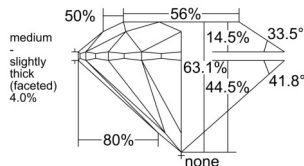

GIA®

FACSIMILE

GIA REPORT

1553323841

Verify this report at GIA.edu

GIA NATURAL DIAMOND DOSSIER®

May 22, 2026
GIA Report Number 1553323841
Shape and Cutting Style ..... Round Brilliant
Measurements ..... 5.63 - 5.68 x 3.57 mm

GRADING RESULTS

Carat Weight ..... 0.70 carat
Color Grade ..... H
Clarity Grade VS2
Cut Grade ..... Excellent

ADDITIONAL GRADING INFORMATION

Polish ..... Excellent
Symmetry ..... Excellent
Fluorescence ..... None
Clarity Characteristics ..... Cloud, Feather
Inscription(s): GIA 1553323841

PROPORTIONS

Profile to actual proportions