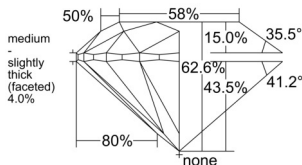

GIA®

FACSIMILE

GIA REPORT 1553342463

Verify this report at GIA.edu

GIA NATURAL DIAMOND DOSSIER®

May 27, 2026
GIA Report Number 1553342463
Shape and Cutting Style ..... Round Brilliant
Measurements ..... 4.24 - 4.27 x 2.66 mm

GRADING RESULTS

Carat Weight ..... 0.30 carat
Color Grade ..... K
Clarity Grade VVS1
Cut Grade ..... Excellent

ADDITIONAL GRADING INFORMATION

Polish ..... Excellent
Symmetry ..... Excellent
Fluorescence ..... Faint
Clarity Characteristics ..... Pinpoint, Cloud
Inscription(s): GIA 1553342463

PROPORTIONS

GRADING SCALES

GIA COLOR SCALE	GIA CLARITY SCALE	GIA CUT SCALE	
D	FLAWLESS	EXCELLENT	
E	INTERNALLY FLAWLESS		
F		VVS₁	VERY GOOD
G	VVS₂		
H	VS₁	GOOD	
I	VS₂		
J	SI₁	FAIR	
K	SI₂		
L	I₁	POOR	
M	I₂		
N	I₃		
O			
P			
Q			
R			
S			
T			
U			
V			
W			
X			
Y			
Z