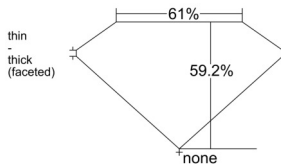

GIA®

FACSIMILE

GIA REPORT 1553356793

Verify this report at GIA.edu

GIA NATURAL DIAMOND DOSSIER®

May 27, 2026
GIA Report Number 1553356793
Shape and Cutting Style ..... Marquise Brilliant
Measurements ..... 7.05 x 3.69 x 2.18 mm

GRADING RESULTS

Carat Weight ..... 0.32 carat
Color Grade ..... D
Clarity Grade SI1

ADDITIONAL GRADING INFORMATION

Polish ..... Very Good
Symmetry ..... Good
Fluorescence ..... Medium Blue
Clarity Characteristics..... Crystal, Cloud, Feather
Inscription(s): GIA 1553356793

PROPORTIONS

Profile not to actual proportions

GRADING SCALES

GIA COLOR SCALE		GIA CLARITY SCALE			
COLORLESS	D	VERY VERY SLIGHTLY INCLUDED	FLAWLESS		
	E		INTERNALLY FLAWLESS		
	F	VERY SLIGHTLY INCLUDED	VVS₁		
	G		VVS₂		
	H		VS₁		
	NEAR COLORLESS	I	SLIGHTLY INCLUDED	VS₂	
		J		SI₁	
		FAINT	K	INCLUDED	SI₂
			L		I₁
			M		I₂
VERT LIGHT	N	LIGHT	I₃		
	O				
	P				
	Q				
	R