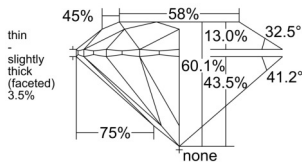

GIA®

FACSIMILE

GIA REPORT 1553363324

Verify this report at GIA.edu

GIA NATURAL DIAMOND DOSSIER®

May 28, 2026
GIA Report Number 1553363324
Shape and Cutting Style ..... Round Brilliant
Measurements ..... 4.80 - 4.81 x 2.88 mm

GRADING RESULTS

Carat Weight ..... 0.40 carat
Color Grade ..... G
Clarity Grade VS1
Cut Grade ..... Excellent

ADDITIONAL GRADING INFORMATION

Polish ..... Excellent
Symmetry ..... Excellent
Fluorescence ..... None
Clarity Characteristics ..... Cloud
Inscription(s): GIA 1553363324

PROPORTIONS

GRADING SCALES

GIA COLOR SCALE

COLORLESS	D
	E
	F
	G
	H
	I
	J
NEAR COLORLESS	K
	L
	M
	N
	O
	P
	Q
	R
	S
	T
	U
	V
	W
	X
	Y
	Z

GIA CLARITY SCALE

	FLAWLESS
	INTERNALLY FLAWLESS
VERY VERY SLIGHTLY INCLUDED	VVS₁
	VVS₂
VERY SLIGHTLY INCLUDED	VS₁
	VS₂
SLIGHTLY INCLUDED	SI₁
	SI₂
	I₁
	I₂
	I₃

GIA CUT SCALE

	EXCELLENT
	VERY GOOD
	GOOD
	FAIR
	POOR