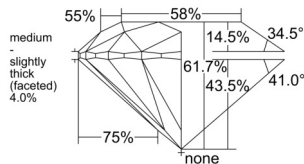

GIA®

FACSIMILE

GIA REPORT 1553365705

Verify this report at GIA.edu

GIA NATURAL DIAMOND DOSSIER®

May 28, 2026
GIA Report Number 1553365705
Shape and Cutting Style ..... Round Brilliant
Measurements ..... 4.30 - 4.33 x 2.66 mm

GRADING RESULTS

Carat Weight ..... 0.30 carat
Color Grade I
Clarity Grade VS1
Cut Grade ..... Excellent

ADDITIONAL GRADING INFORMATION

Polish ..... Very Good
Symmetry ..... Excellent
Fluorescence ..... Faint
Clarity Characteristics ..... Feather, Pinpoint
Inscription(s): GIA 1553365705

PROPORTIONS

Profile to actual proportions