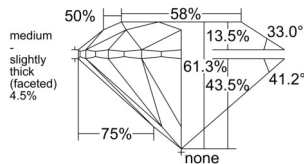

GIA®

FACSIMILE

GIA REPORT

1553372554

Verify this report at GIA.edu

GIA NATURAL DIAMOND DOSSIER®

May 28, 2026
GIA Report Number 1553372554
Shape and Cutting Style ..... Round Brilliant
Measurements ..... 4.30 - 4.32 x 2.64 mm

GRADING RESULTS

Carat Weight ..... 0.30 carat
Color Grade ..... F
Clarity Grade VS1
Cut Grade ..... Excellent

ADDITIONAL GRADING INFORMATION

Polish ..... Excellent
Symmetry ..... Excellent
Fluorescence ..... None
Clarity Characteristics..... Feather, Cloud, Needle, Knot
Inscription(s): GIA 1553372554

PROPORTIONS

Profile to actual proportions

GRADING SCALES

GIA COLOR SCALE

COLORLESS	D
	E
	F
	G
	H
	I
	J
NEAR COLORLESS	K
	L
FAIN	M
	N
	O
	P
	Q
VERY LIGHT	R
	S
	T
	U
	V
	W
	X
	Y
LIGHT	Z

GIA CLARITY SCALE

FLAWLESS	VERY VERY SLIGHTLY INCLUDED	VS₁	VS₂	VS₁	VS₂	SI₁	SI₂	I₁	I₂	I₃			
											VERY SLIGHTLY INCLUDED	SLIGHTLY INCLUDED	INCLUDED

GIA CUT SCALE

EXCELLENT
VERY GOOD
GOOD
FAIR
POOR